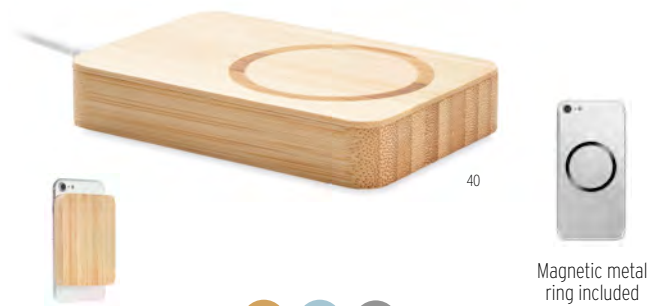

Yago MO6570

Magnetic bamboo wireless charger (10W) and power Bank (4000 mAh). Output: DC 9V/1.1A (10W) ideal for quick charging. Compatible with iPhone® 12 and newer. Including additional magnetic metal ring to support charging of other non-magnetic wireless chargeable phones. **Size** 10x6,8x1,8 cm **Print technique** Pad printing,L