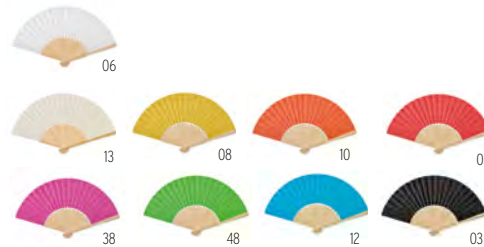

Macusa MO6531

Classic and stylish sunglasses in RPET frame with UV400 protection. **Size** 14x4,5x13,5 cm
Print technique Pad printing,D01,DL

America MO7455

Classic and stylish sunglasses with UV400 protection. **Size** 14x4,6x14 cm **Print technique** Pad printing,D01