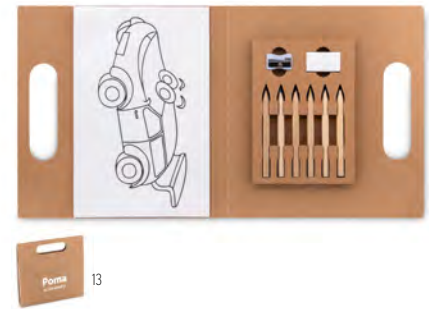

Folder2 Go MO9544

Children colouring set with 30 colouring sheets. Includes 6 colouring pencils, sharpener and eraser. **Size** 20x1,6x21 cm
Print technique Pad printing,S,D01,DL