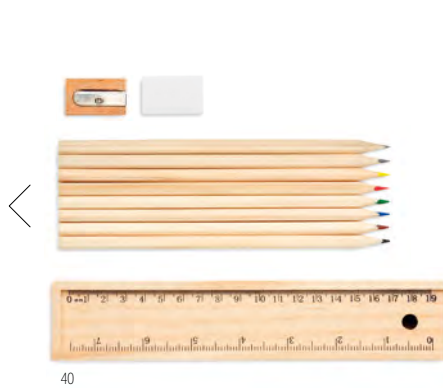

Todo Set MO9836

12 pieces stationery set with 2 pencils, 6 colouring pencils, 1 sharpener, 1 eraser and ruler incorporated in the lid of the wooden box. **Size** 20,5x4,2x2,3 cm
Print technique Pad printing,L,S