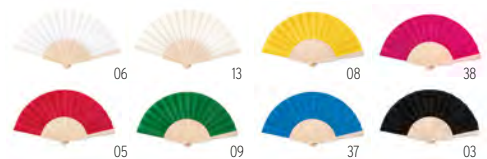

Fanny Wood MO9532

Manual hand fan in wood with polyester fabric.
Size 41x22 cm **Print technique** Pad printing,L