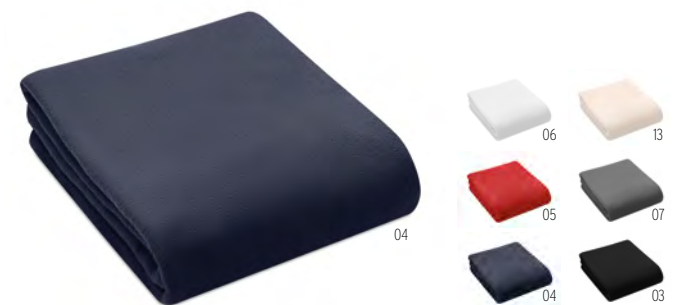

Musala Rpet MO9935

Fleece blanket in RPET with in RPET polyester travel pouch. 180 gr/m² fleece. **Size** 120x150 cm **Print technique** Screen printing,T1,TD,E