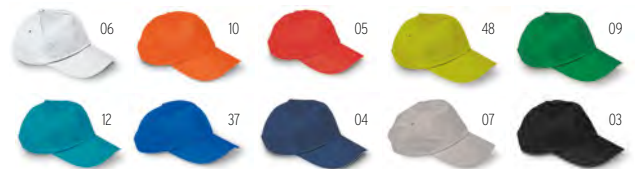

Glop Cap KC1447

5 panel baseball cap in cotton twill 160 gr/m² with adjustable plastic snap closure. 2 metal eyelets with matching colour plating. Size 7 1/4. **Size** 25x16x15 cm **Print technique** Screen printing,E,T1,TD