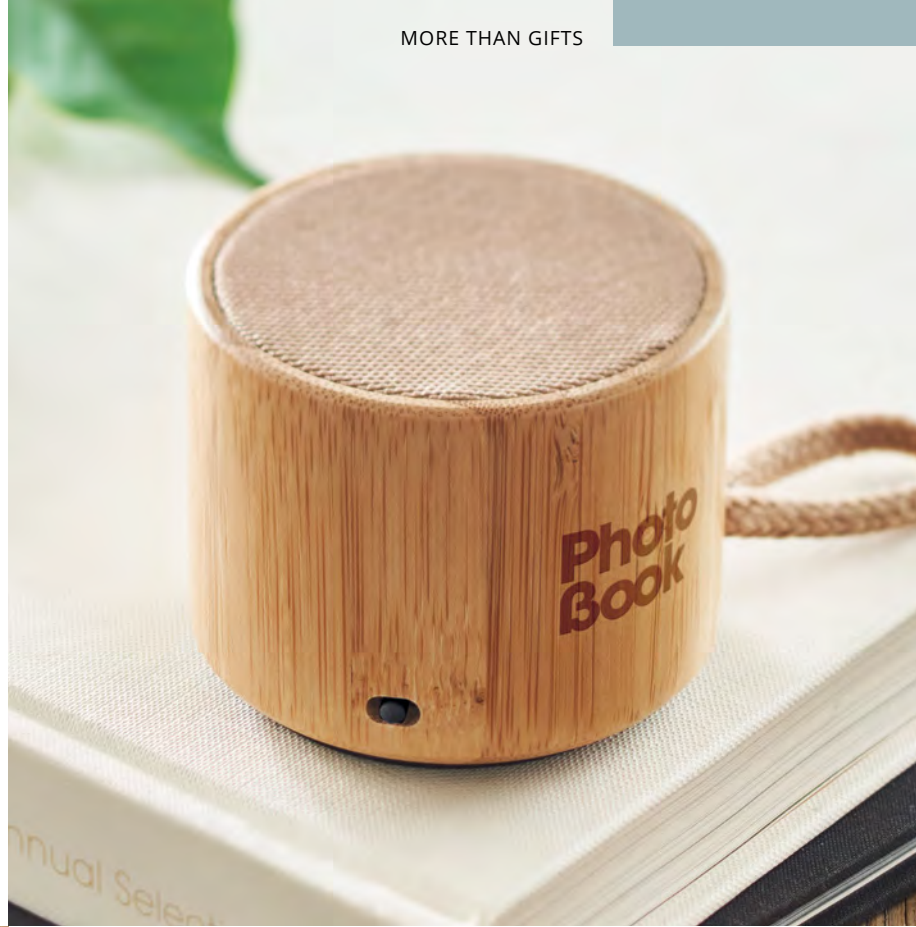

RESPONSIBLE SOURCING AND PRODUCTION

All products are produced in a responsible way and comply with the requirements under European laws and regulations. Choosing more sustainable materials has been an essential factor during the development of this new collection.

SUSTAINABLE SOLUTIONS

By strongly reducing the use of virgin plastic and rethinking the most efficient way to pack the goods, both individually and for onward distribution shipment, we can reduce waste and influence our environmental footprint.

SOCIAL RESPONSIBILITY AND SUSTAINABLE PRINTING

During production and printing we focus on creating a safe and positive working environment. All items are well-constructed, tested and produced with compliant and safe materials. Our printing process requires the safe use of all production inputs, such as chemicals and the control of all production outputs and emissions.