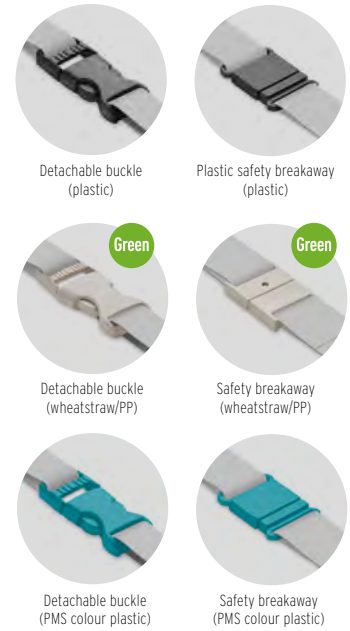

Full colour lanyards

Sublimation lanyards for unique designs with photographic images. The most popular models now also available from Europe.

Europe production

Available in polyester and RPET.
Delivery time from 1 week.

Far East production

With more options than from Europe
and delivery time in ca. 2 weeks.

Far East options