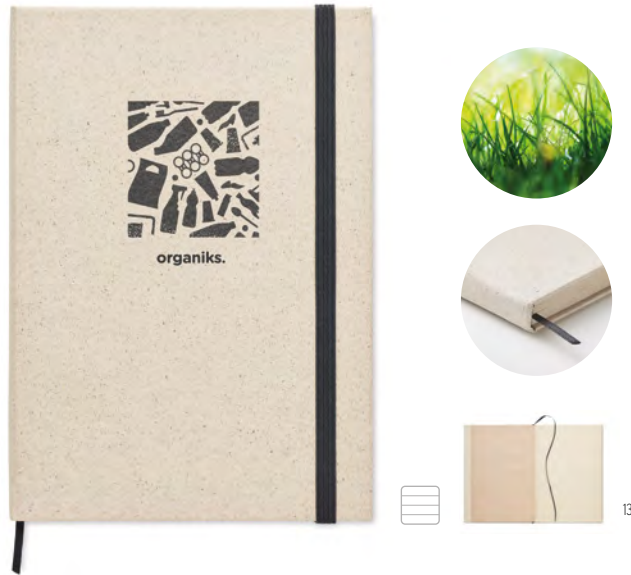

Grass Notes MO6542

A5 grass paper notebook. Hard grass paper cover. Casebound. 160 grass paper lined pages (80 sheets). 95 gsm paper. Elastic closure strap and ribbon bookmark. Grass paper containing 40% grass fibers. **Size** 21x15x1,5 cm **Print technique** Pad printing,S,D01,DL,B