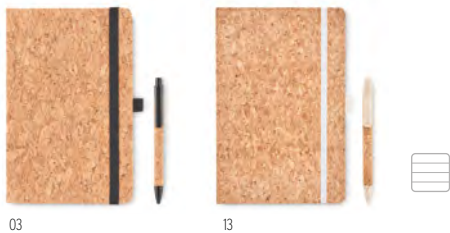

40

40

Bambooset MO8111

Bamboo barrel pen set which includes a stylus push button pen and a mechanical pencil presented in a paper box. Blue ink. **Size** 16x5x2 cm **Print technique** Round screen printing, P, L, DL

MO6652 › 55

MO6732 › 55

MO9678 › 54

MO6202 › 54

03

13

Suber Set MO6202

A5 cork notebook with matching pen. Hard cork cover. Casebound. 160 lined pages (80 sheets). Elastic closure strap and pen holder. Matching push button ball pen with cork barrel and 50% wheat straw and 50% PP details. Presented in a gift box. Cork is 100% natural material. **Size** 14,5x21x1,5 cm **Print technique** Round screen printing,S,T1,B,L,P

03

06

Suber MO9623

A5 notebook with hard cork cover. Casebound. 192 lined paper (96 sheets). Elastic closure strap, ribbon bookmark and elastic pen holder. Cork is 100% natural material. Due to its structural nature and surface porosity the final print result per item may have deviations. **Size** 14,5x1,5x21 cm **Print technique** Screen printing,T1,B,L