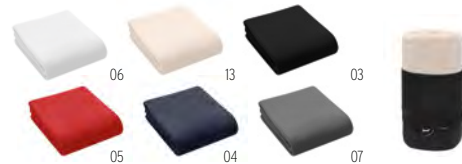

05

Bogda MO6805 ●

130 gr/m² RPET polar fleece blanket. **Size** 120x150 cm
Print technique Screen transfer,E

13

Musala Rpet MO9935 ●

Fleece blanket in RPET with in RPET polyester travel pouch. 180 gr/m² fleece. **Size** 120x150 cm **Print technique** Screen printing,T1,TD,E