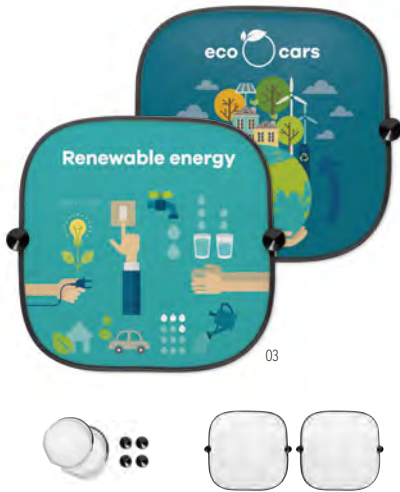

Toolie MO9057

Multi-tool pocket with 11 functions in stainless steel with PU pouch. **Size** 7x4,5x0,1 cm
Print technique Pad printing,L

40

Ellagan MO6864 • 

Magnetic air vent mount phone holder in bamboo material. **Size** 4x5,8x3,3 cm
Print technique Pad printing, L